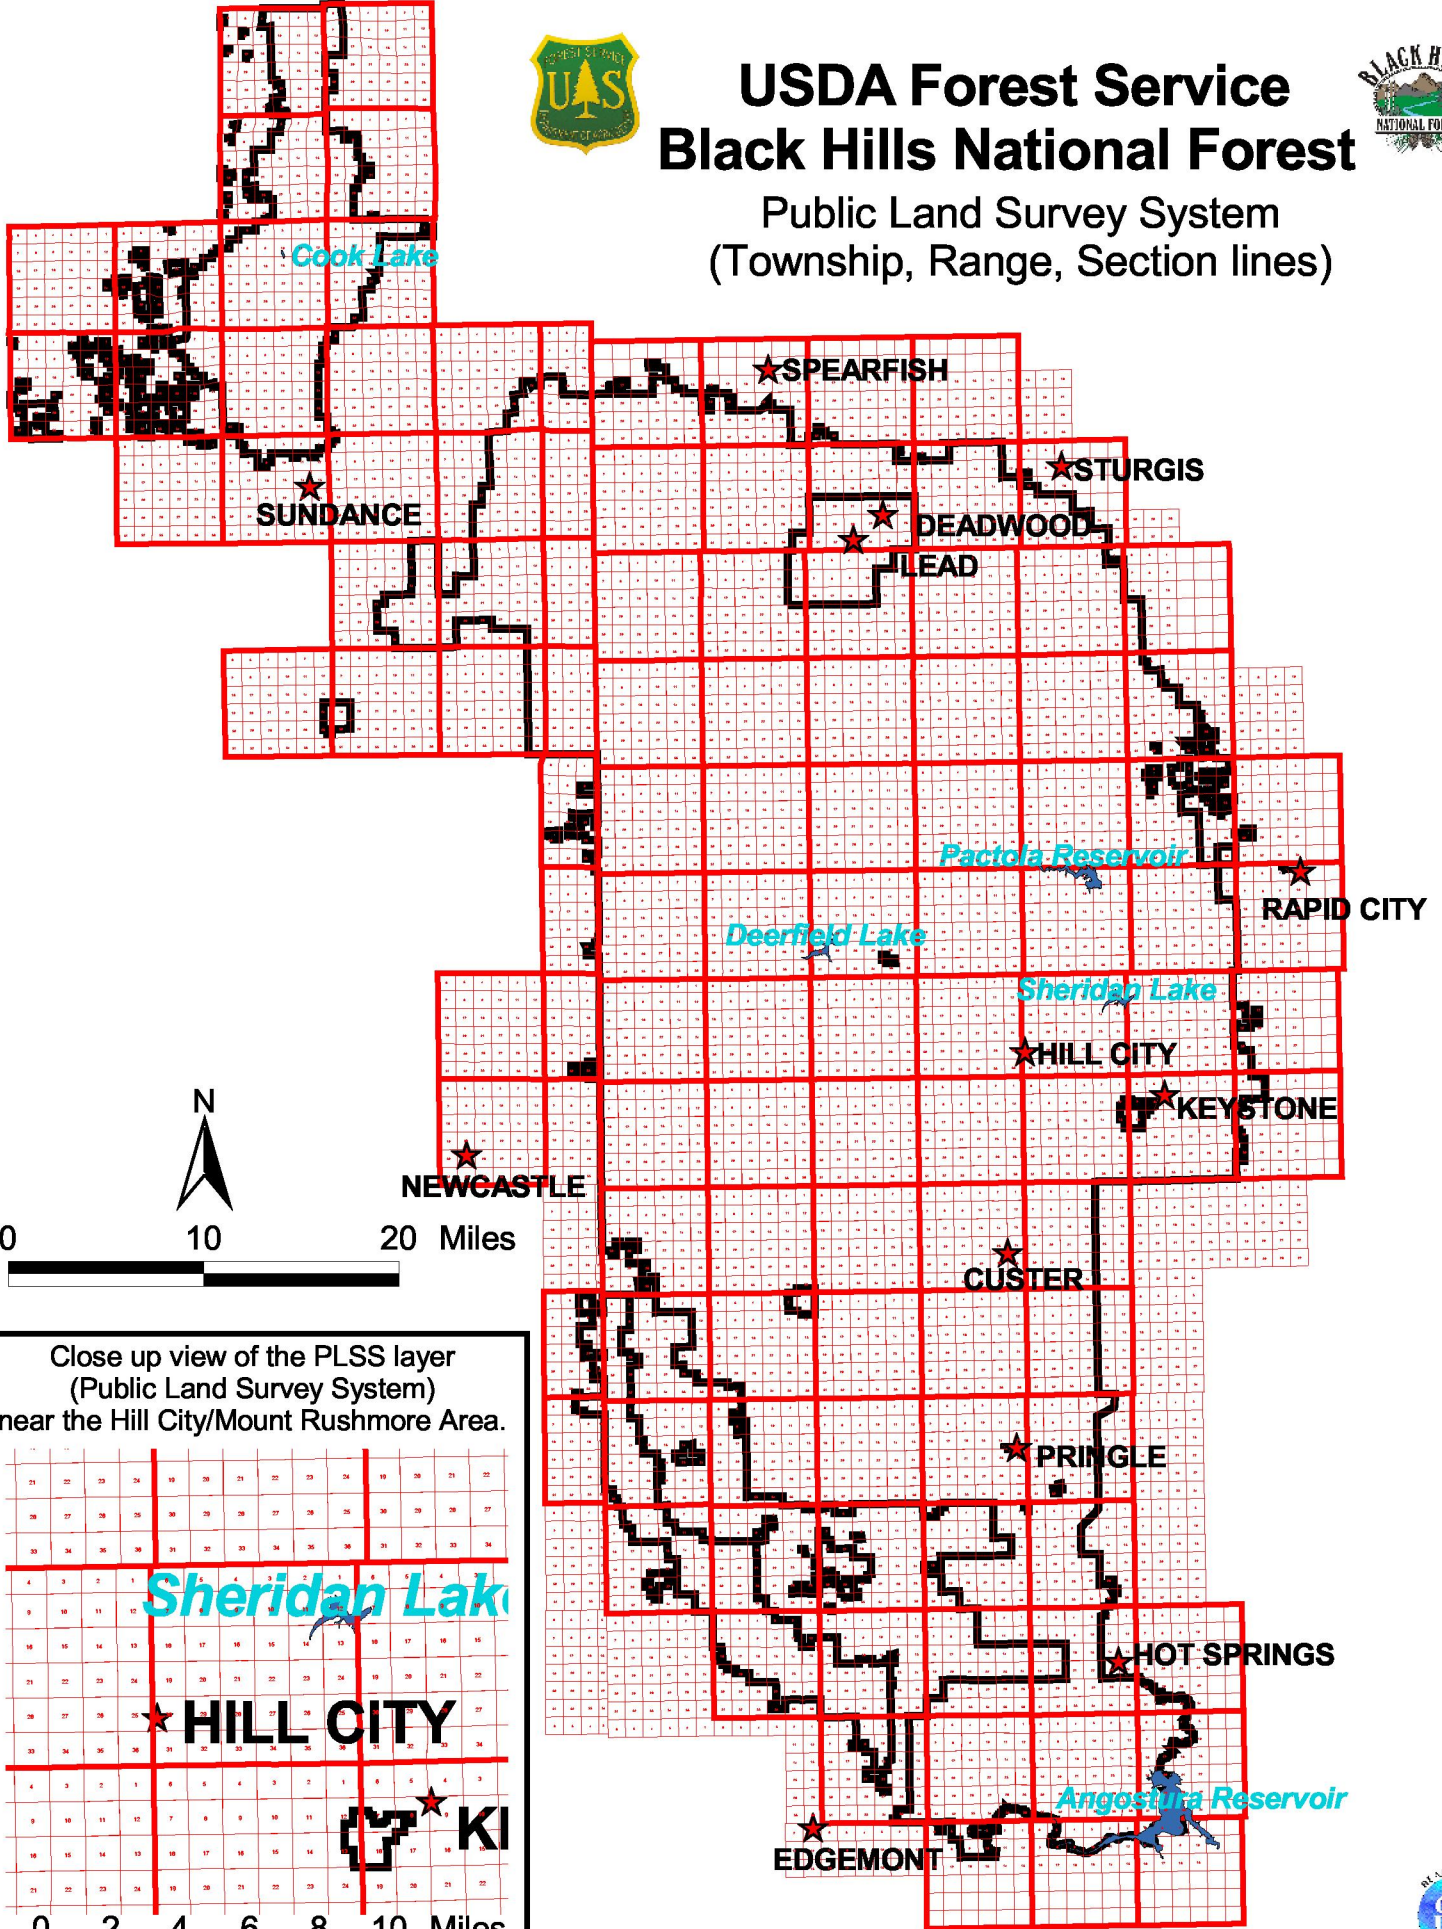

USDA Forest Service Black Hills National Forest

Public Land Survey System
(Township, Range, Section lines)

Close up view of the PLSS layer
(Public Land Survey System)
near the Hill City/Mount Rushmore Area.